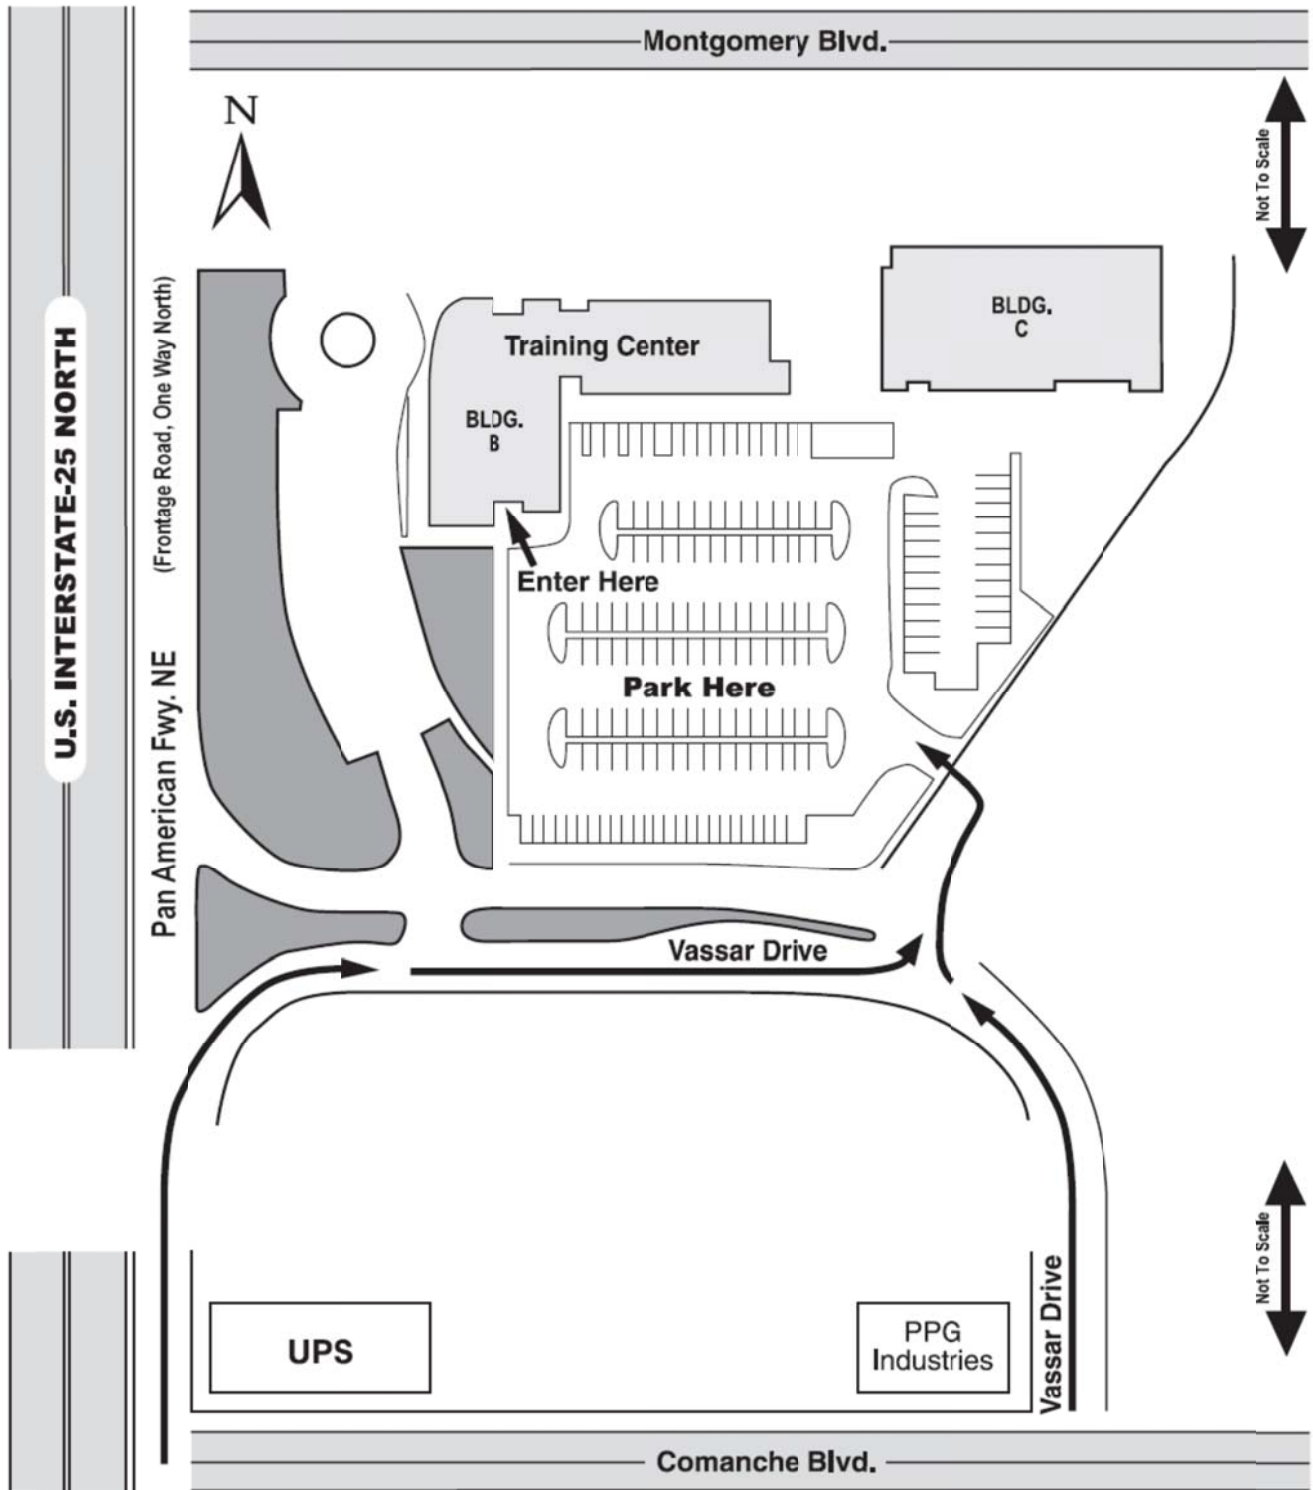

**NEW MEXICO
EDUCATORS
FEDERAL CREDIT UNION**

The Power of WE.®

New Mexico Educators Federal Credit Union
Training Center is located at:
4100 Pan American Freeway NE
Albuquerque, NM 87107